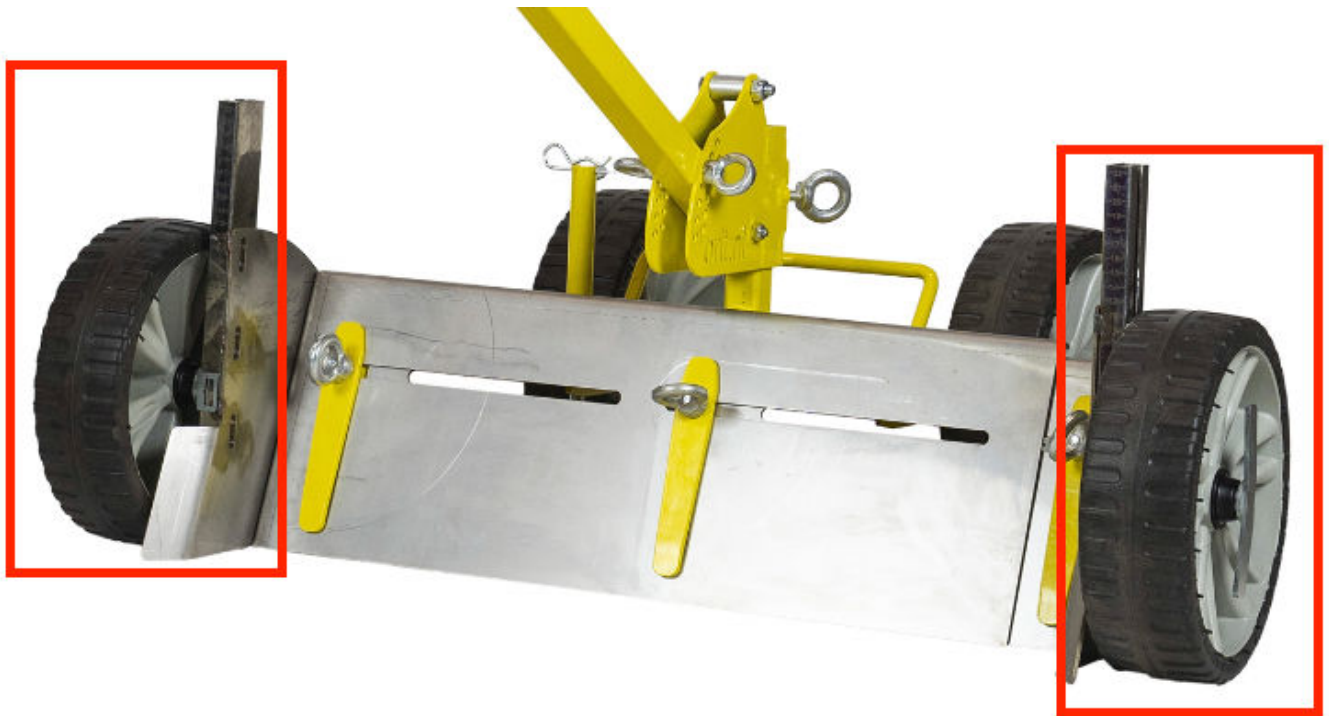

Assembly Egaliner Epic

Part list

| EL-EW-120 | EL-EW-210 | | |
|-----------|-----------|----------------|--|
| 2x | 2x | EL-0000-001 |  |
| 1x | 1x | EL-0000-003 |  |
| 1x | 1x | EL-0000-020 |  |
| 2x | 2x | EL-0000-024 |  |
| 2x | 2x | EL-0000-026 |  |
| 1x | 1x | EL-0000-027 |  |
| 2x | 2x | EL-0000-031 |  |
| 4x | 6x | EL-0000-033 |  |
| 2x | 4x | EL-EW-0000-001 |  |
| 2x | 4x | EL-EW-0000-002 |  |
| 2x | 2x | EL-EW-0000-003 |  |
| 2x | 2x | EL-EW-0000-004 |  |

Wheel

Wheel