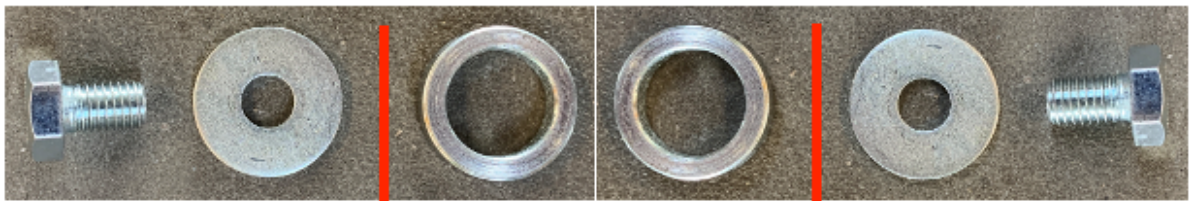

Assembly Egaliner Epic

Part list

| EL-EW-120 | EL-EW-210 | | |
|-----------|-----------|----------------|--|
| 2x | 2x | EL-0000-001 |  |
| 1x | 1x | EL-0000-003 |  |
| 1x | 1x | EL-0000-020 |  |
| 2x | 2x | EL-0000-024 |  |
| 2x | 2x | EL-0000-026 |  |
| 1x | 1x | EL-0000-027 |  |
| 2x | 2x | EL-0000-031 |  |
| 4x | 6x | EL-0000-033 |  |
| 2x | 4x | EL-EW-0000-001 |  |
| 2x | 4x | EL-EW-0000-002 |  |
| 2x | 2x | EL-EW-0000-003 |  |
| 2x | 2x | EL-EW-0000-004 |  |

Wheel

Wheel