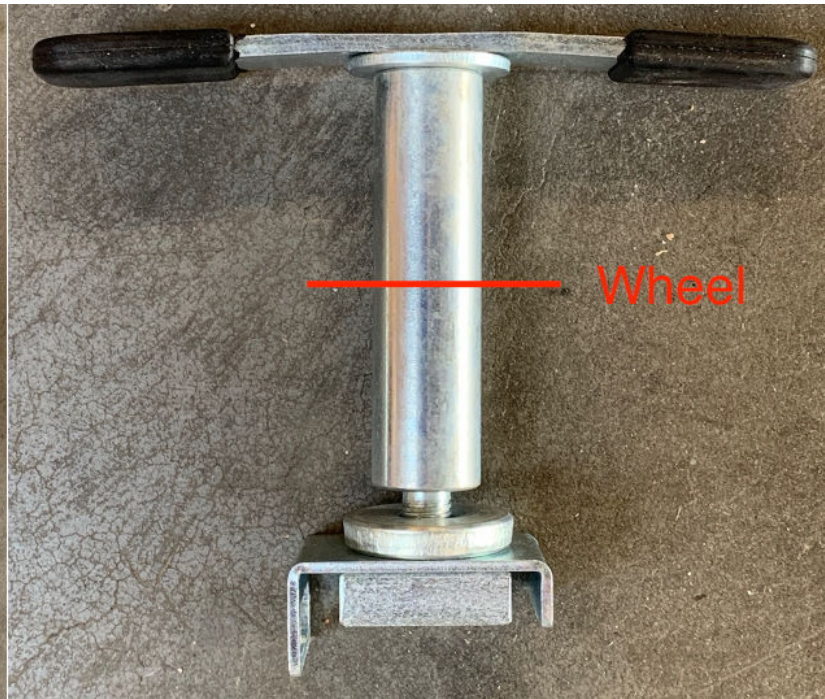

Assembly Egaliner Epic

Part list

| EL-EW-120 | EL-EW-210 | | |
|-----------|-----------|----------------|--|
| 2x | 2x | EL-0000-001 |  |
| 1x | 1x | EL-0000-003 |  |
| 1x | 1x | EL-0000-020 |  |
| 2x | 2x | EL-0000-024 |  |
| 2x | 2x | EL-0000-026 |  |
| 1x | 1x | EL-0000-027 |  |
| 2x | 2x | EL-0000-031 |  |
| 4x | 6x | EL-0000-033 |  |
| 2x | 4x | EL-EW-0000-001 |  |
| 2x | 4x | EL-EW-0000-002 |  |
| 2x | 2x | EL-EW-0000-003 |  |
| 2x | 2x | EL-EW-0000-004 |  |

Wheel

Wheel