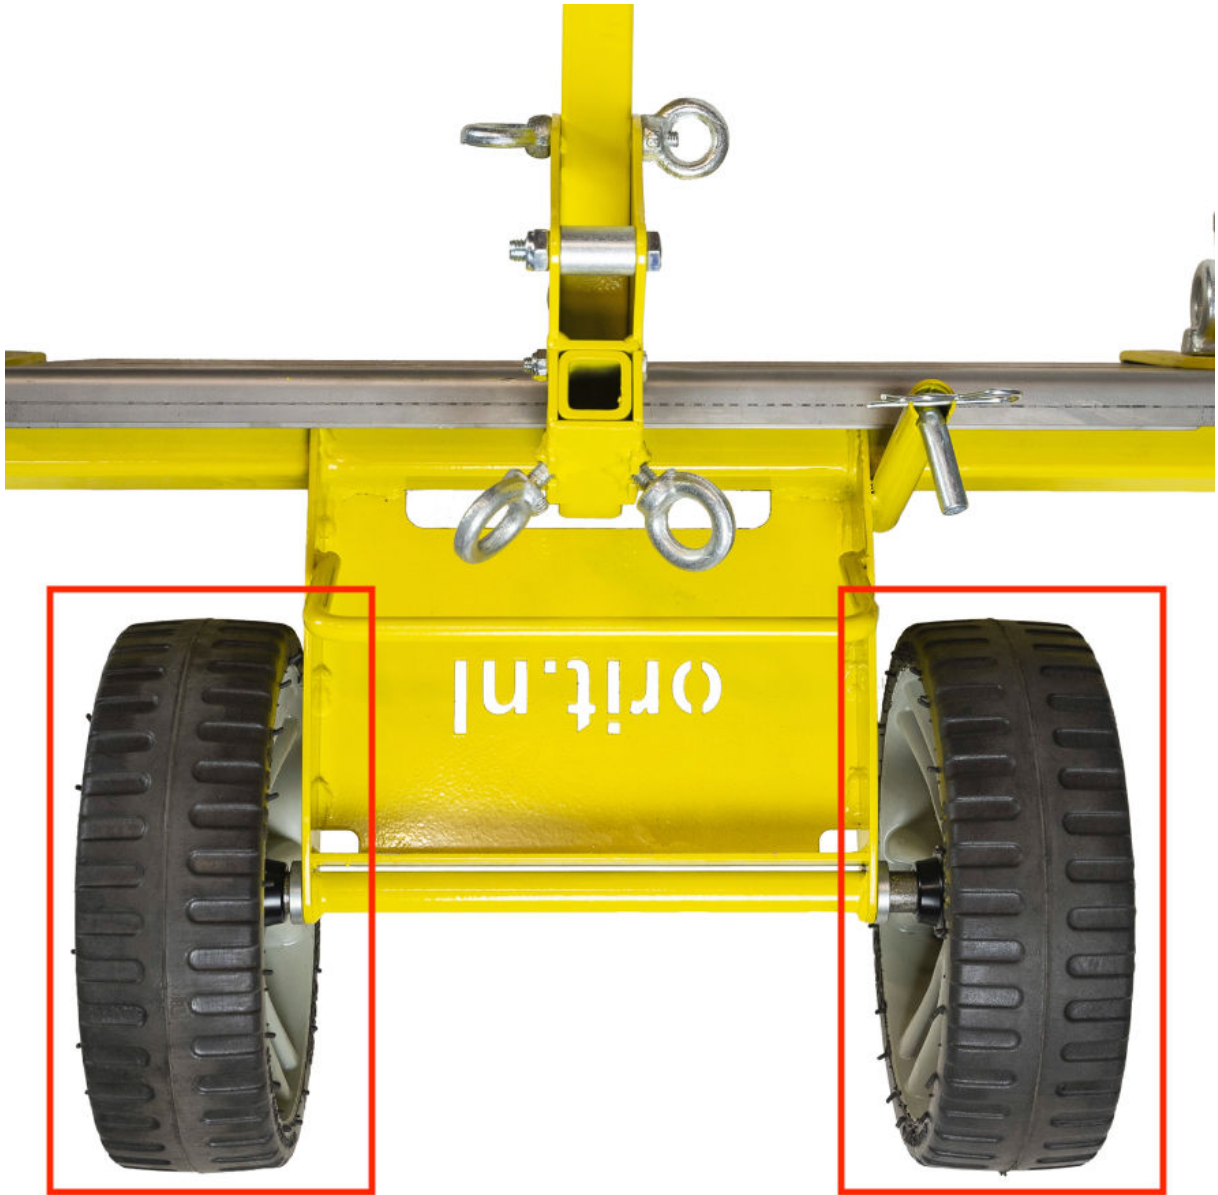

Assembly Egaliner Epic

Part list

| EL-EW-120 | EL-EW-210 | | |
|-----------|-----------|----------------|--|
| 2x | 2x | EL-0000-001 |  |
| 1x | 1x | EL-0000-003 |  |
| 1x | 1x | EL-0000-020 |  |
| 2x | 2x | EL-0000-024 |  |
| 2x | 2x | EL-0000-026 |  |
| 1x | 1x | EL-0000-027 |  |
| 2x | 2x | EL-0000-031 |  |
| 4x | 6x | EL-0000-033 |  |
| 2x | 4x | EL-EW-0000-001 |  |
| 2x | 4x | EL-EW-0000-002 |  |
| 2x | 2x | EL-EW-0000-003 |  |
| 2x | 2x | EL-EW-0000-004 |  |

Wheel

Wheel